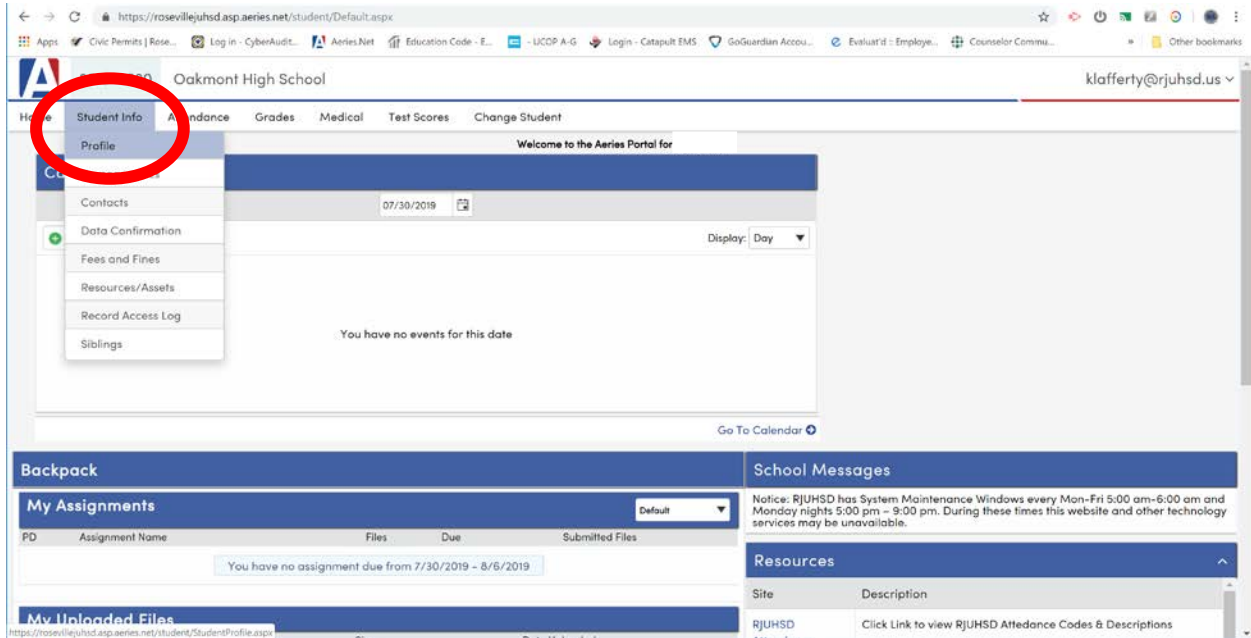

**1. Login to Homelink Account (Student or Parent)**

<https://www.rjuhsd.us/homelink>

**2. From Home screen, go to Student Info menu and select Profile**

**3. On the Profile menu, the top right will show you the Counselor name**