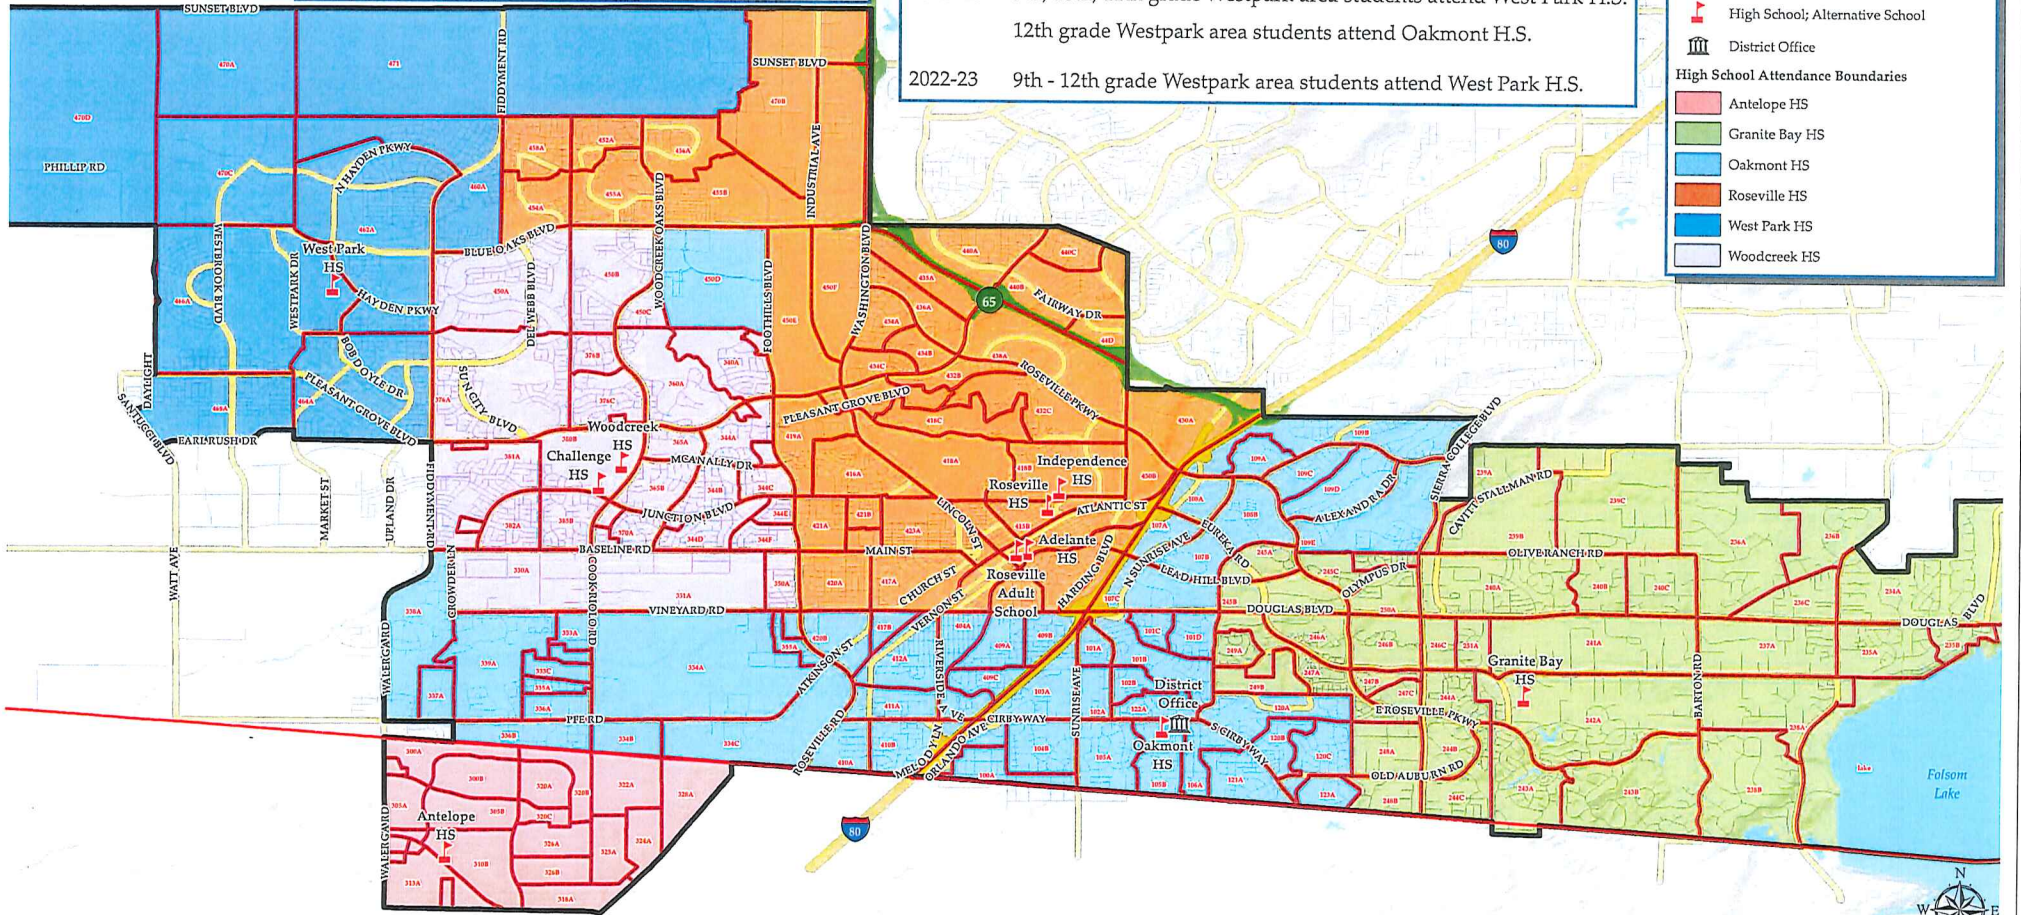

ROSEVILLE JOINT UNION HIGH SCHOOL DISTRICT

ATTENDANCE AREAS (EFFECTIVE AS OF 2020-21 SCHOOL YEAR)

Incoming 9th grade, newly enrolling and future enrolling students attend their 2020-21 designated school. Continuing students remain at their current school.

Exception: West Park H.S. Attendance Area Transition

West Park H.S. Attendance Area Transition

2020-21 9th & 10th grade Westpark area students attend West Park H.S.

11th & 12th grade Westpark area students attend Oakmont H.S.

2021-22 9th, 10th, 11th grade Westpark area students attend West Park H.S.

12th grade Westpark area students attend Oakmont H.S.

2022-23 9th - 12th grade Westpark area students attend West Park H.S.

- Roseville Joint Union High School District
- Neighboring School Districts
- County Boundaries
- Study Grids
- School Facilities**
- High School; Alternative School
- District Office
- High School Attendance Boundaries**
- Antelope HS
- Granite Bay HS
- Oakmont HS
- Roseville HS
- West Park HS
- Woodcreek HS