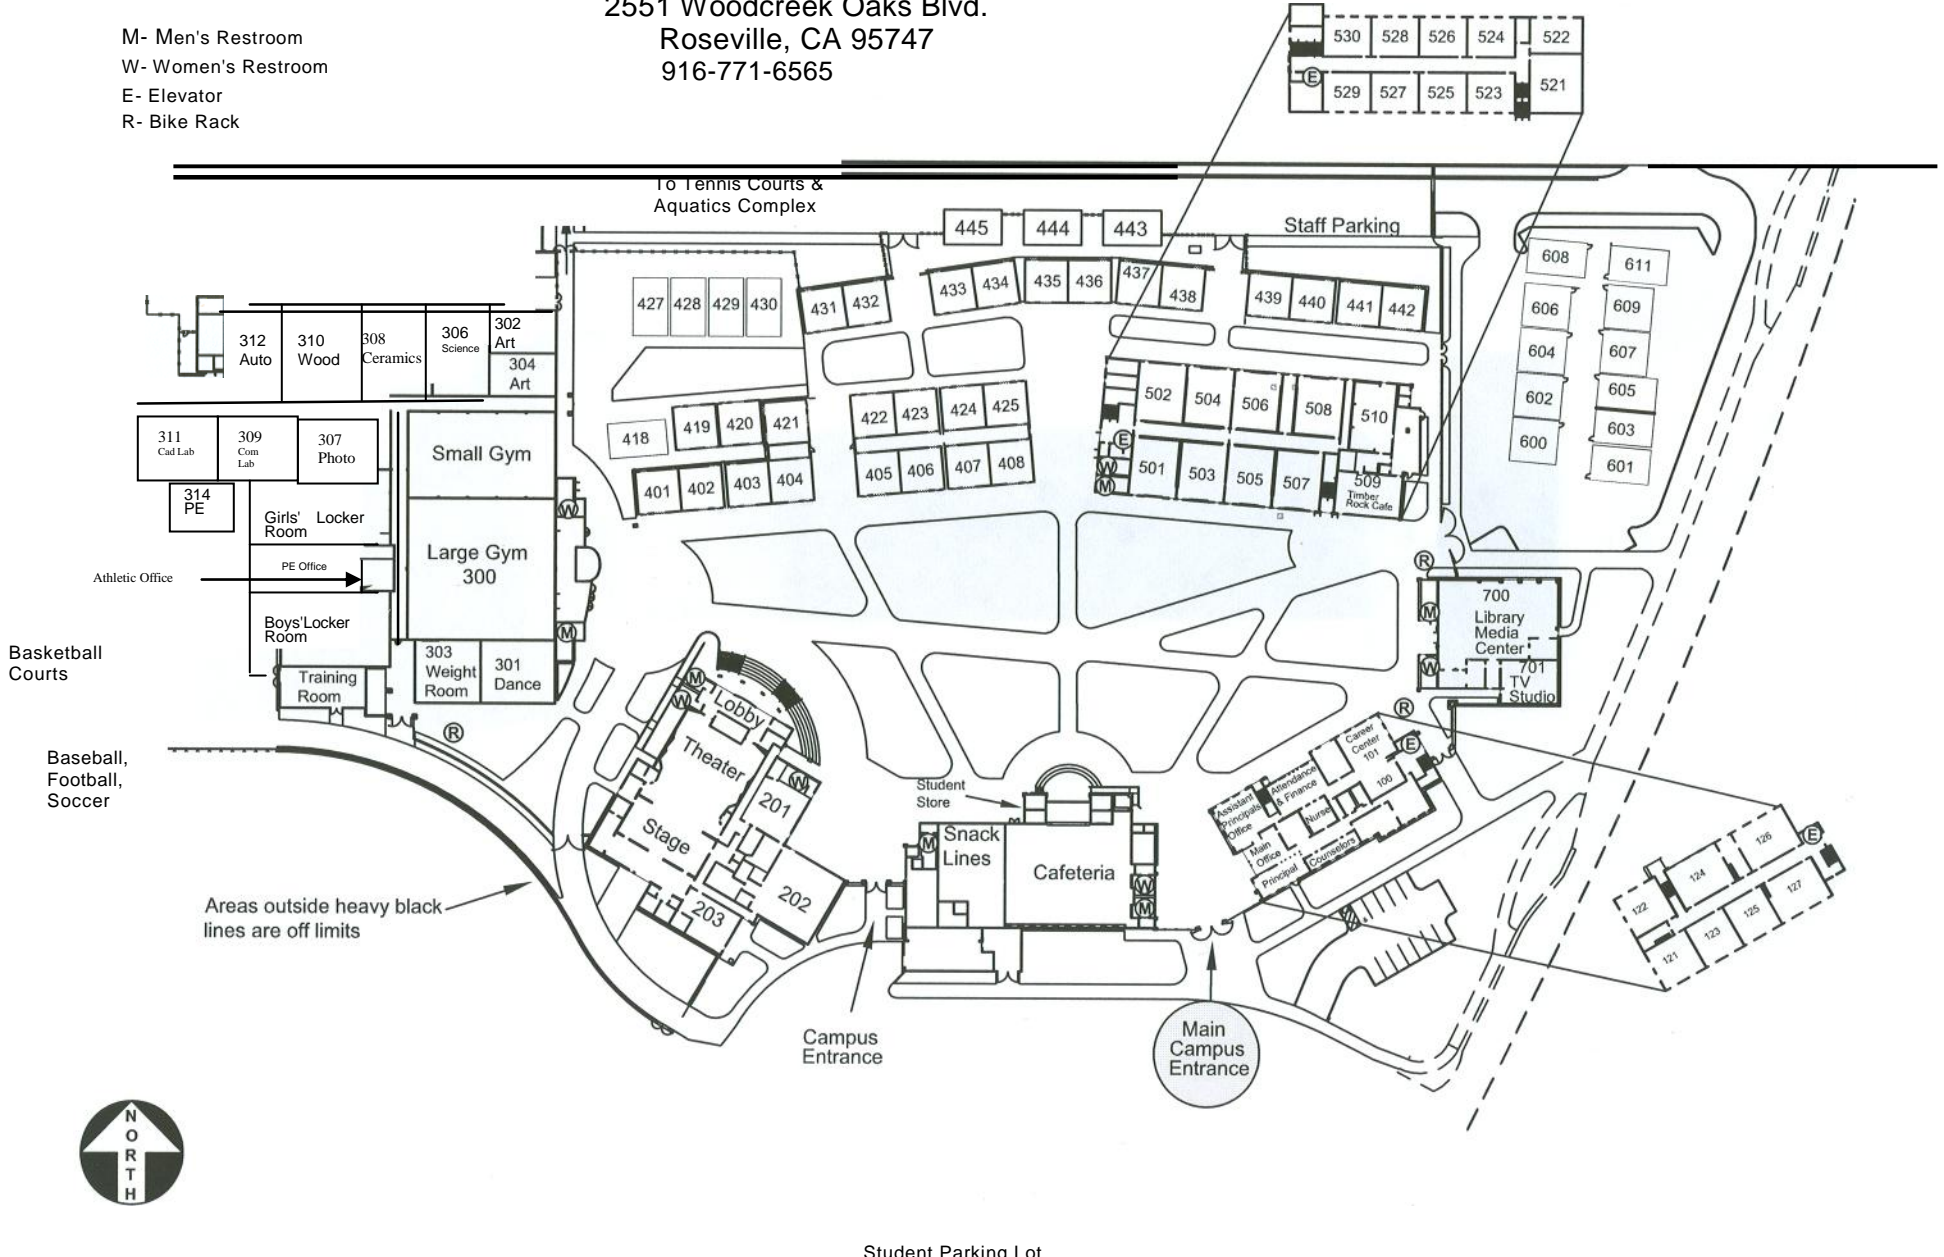

Woodcreek High School

2551 Woodcreek Oaks Blvd.
 Roseville, CA 95747
 916-771-6565

- M- Men's Restroom
- W- Women's Restroom
- E- Elevator
- R- Bike Rack

Student Parking Lot