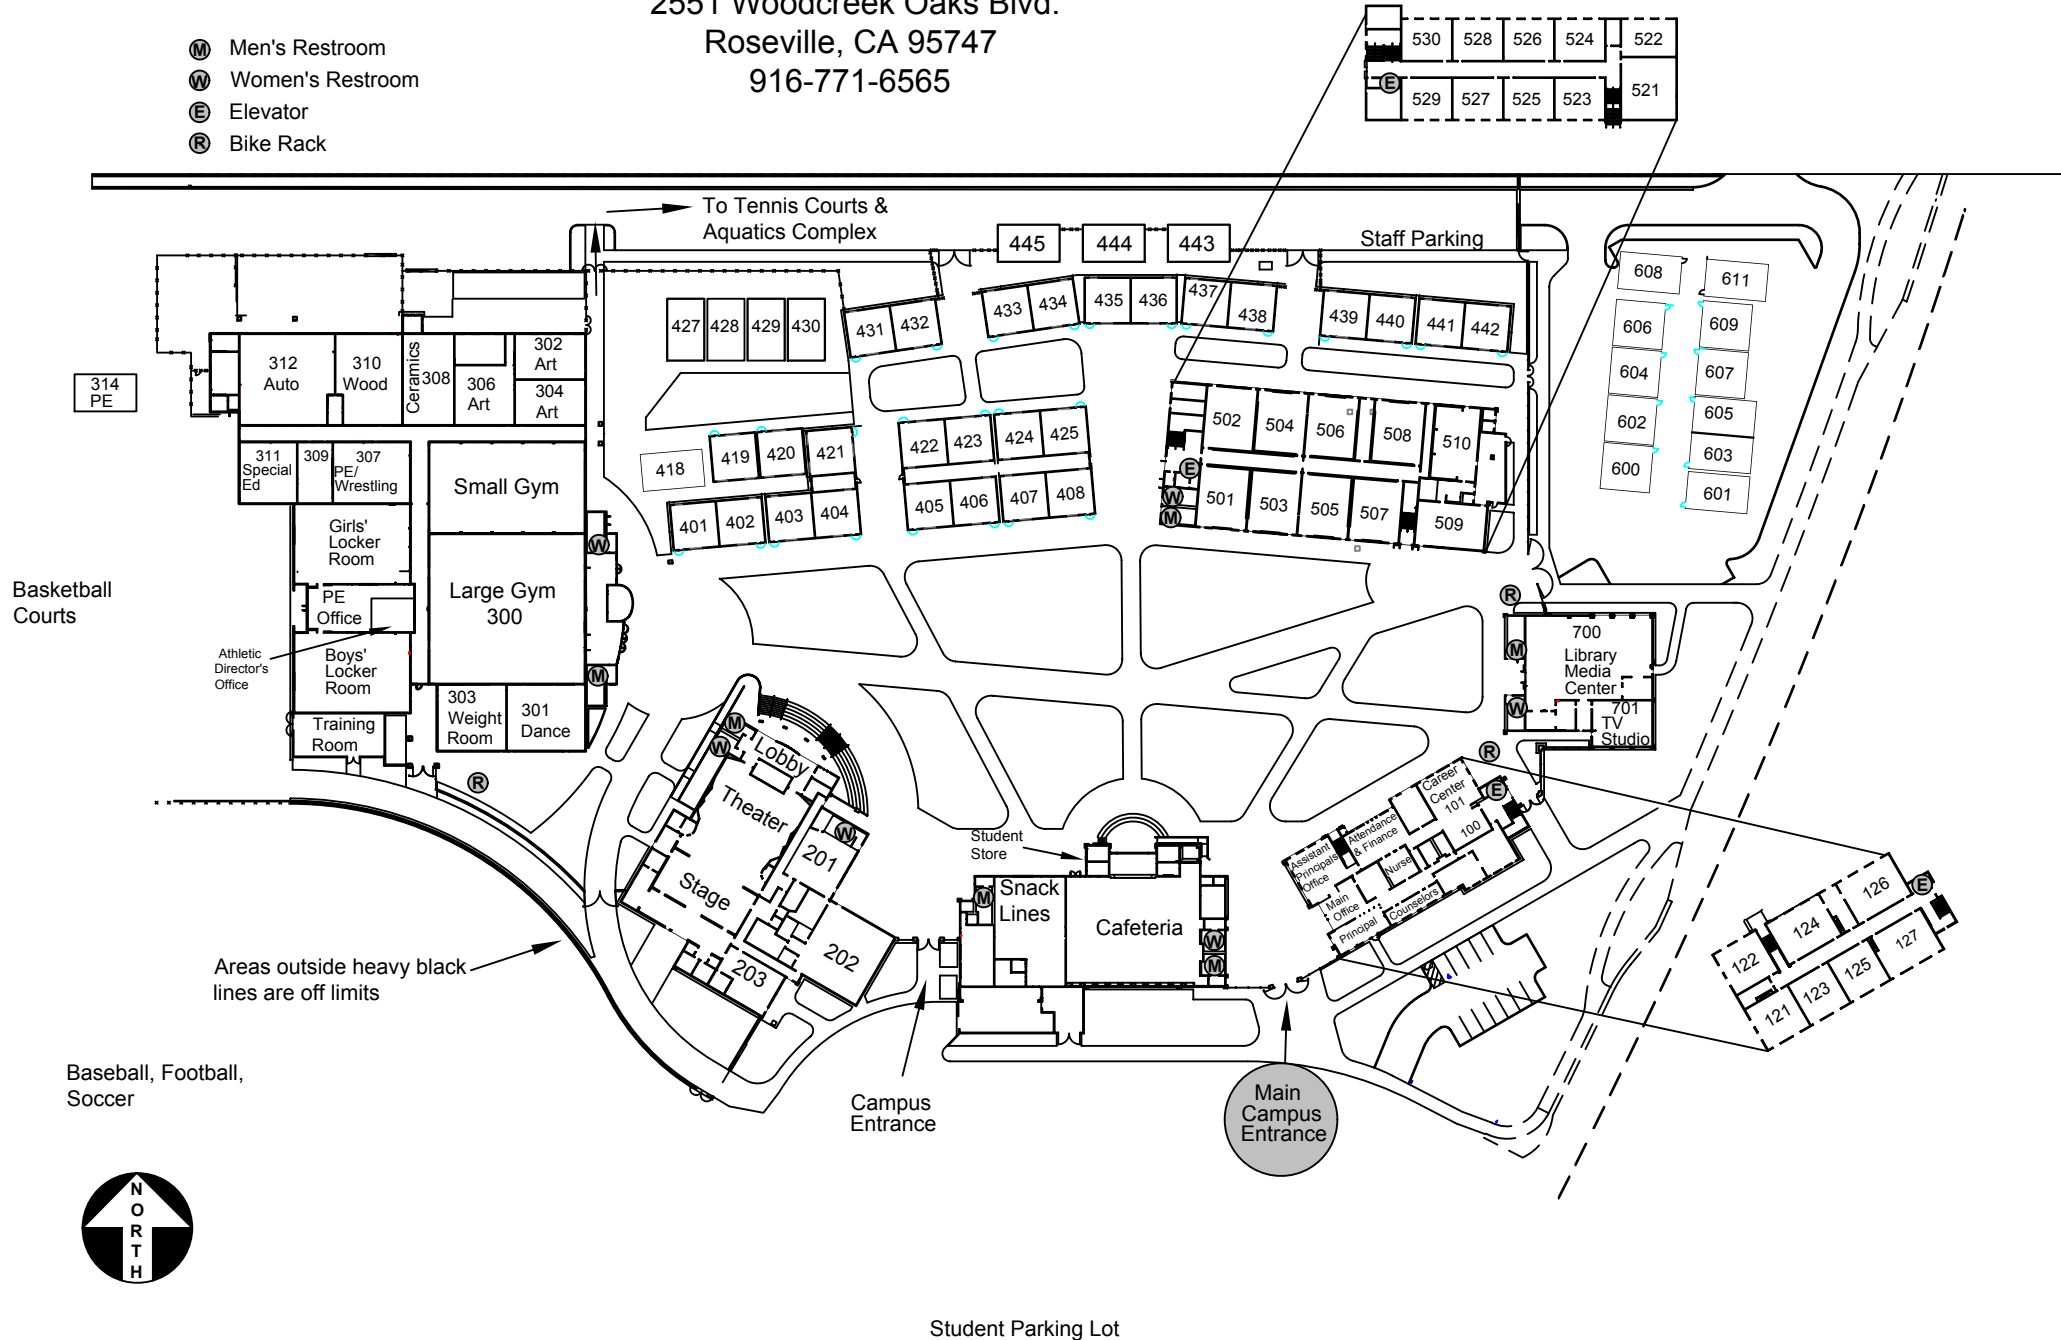

Woodcreek High School

2551 Woodcreek Oaks Blvd.

Roseville, CA 95747

916-771-6565

-  Men's Restroom
-  Women's Restroom
-  Elevator
-  Bike Rack

Student Parking Lot